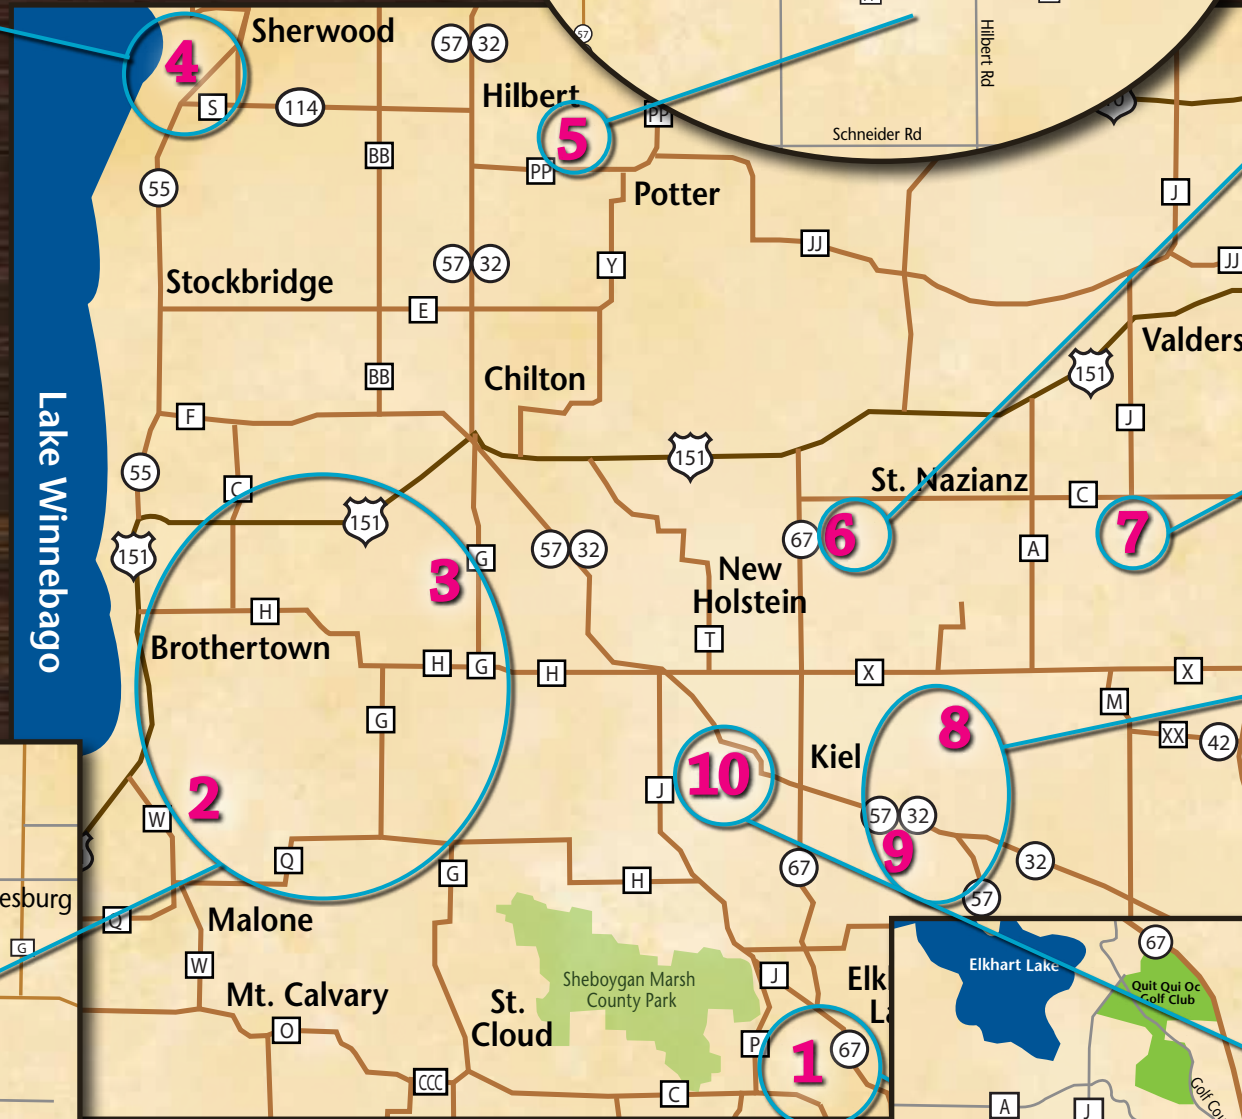

Mid-Shores Home Builders Association Inc. 2011 Parade of Homes Map

www.midshoreshomebuilders.com

#4 N7047 High Cliff Road, Menasha

#5 N6482 Hilbert Road, Hilbert

October 7-9
Friday,
 4:00 PM - 9:00 PM
Saturday
 10:00 AM - 5:00 PM
Sunday
 10:00 AM - 4:00 PM
 Tickets are available at each parade home.
 A ticket is required for each person age 16 or older.
 \$5 / Single \$9 / Couple

#2 N9900 St. Paul Road, Malone

#3 W2754 Saint Charles Road, Chilton

#1 N7414 County Road J, Plymouth

#6 23037 Cedar Road, Kiel

#7 14533 North Shore Drive, Valders

#8 13677 Louis Corners Road, Kiel

#9 14911 Cemetery Road, Kiel

#10 898 Sand Hill Court, Kiel