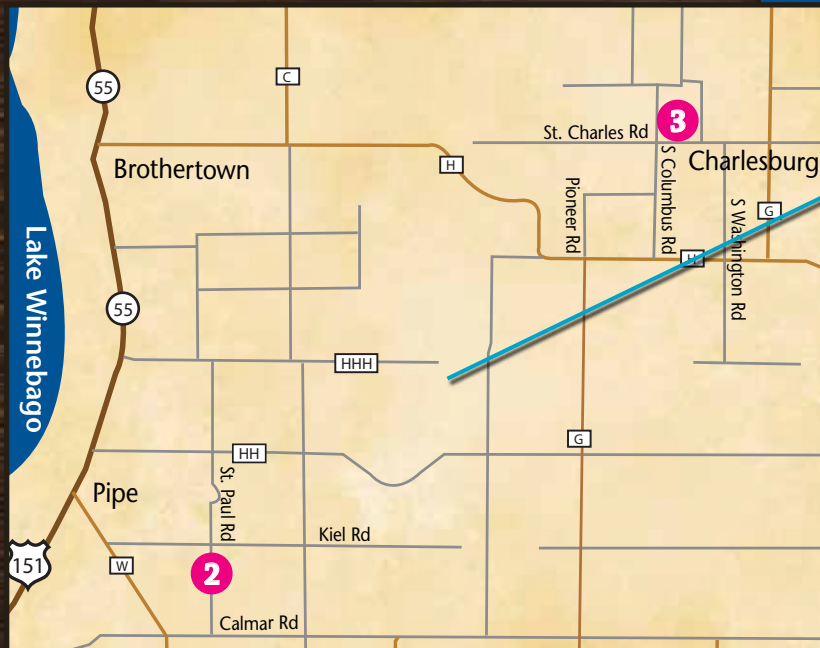

Mid-Shores Home Builders Association Inc. 2011 Parade of Homes Map

www.midshoreshomebuilders.com

#4 N7047 High Cliff Road, Menasha

#5 N6482 Hilbert Road, Hilbert

October 7-9
Friday,
 4:00 PM - 9:00 PM
Saturday
 10:00 AM - 5:00 PM
Sunday
 10:00 AM - 4:00 PM
 Tickets are available at each parade home.
 A ticket is required for each person age 16 or older.
 \$5 / Single \$9 / Couple

#2 N9900 St. Paul Road, Malone

#3 W2754 Saint Charles Road, Chilton

#1 N7414 County Road J, Plymouth

#6 23037 Cedar Road, Kiel

#7 14533 North Shore Drive, Valders

#8 13677 Louis Corners Road, Kiel

#9 14911 Cemetery Road, Kiel

#10 898 Sand Hill Court, Kiel