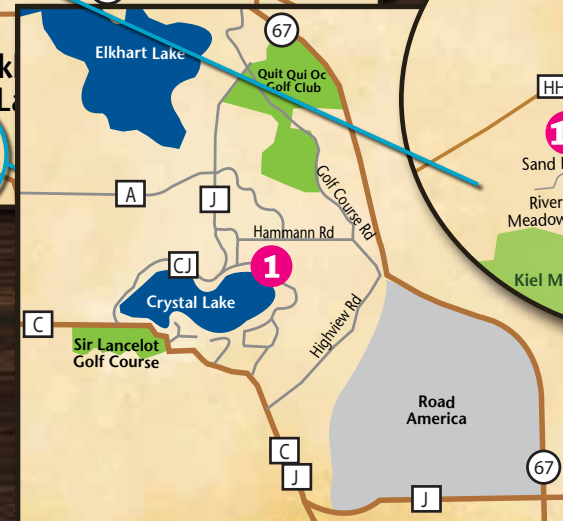

Mid-Shores Home Builders Association Inc. 2011 Parade of Homes Map

www.midshoreshomebuilders.com

#4 N7047 High Cliff Road, Menasha

#5 N6482 Hilbert Road, Hilbert

October 7-9
Friday,
 4:00 PM - 9:00 PM
Saturday
 10:00 AM - 5:00 PM
Sunday
 10:00 AM - 4:00 PM
 Tickets are available at each parade home.
 A ticket is required for each person age 16 or older.
 \$5 / Single \$9 / Couple

#2 N9900 St. Paul Road, Malone

#3 W2754 Saint Charles Road, Chilton

#1 N7414 County Road J, Plymouth

#6 23037 Cedar Road, Kiel

#7 14533 North Shore Drive, Valders

#8 13677 Louis Corners Road, Kiel

#9 14911 Cemetery Road, Kiel

#10 898 Sand Hill Court, Kiel