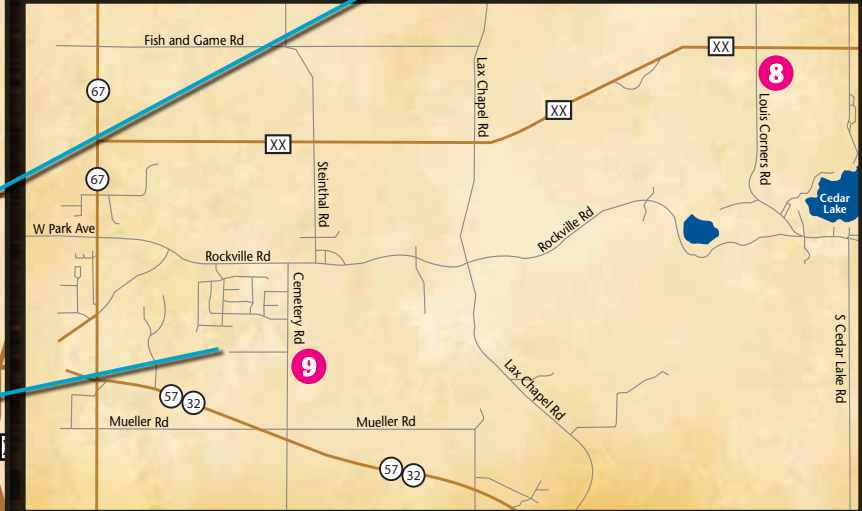

Mid-Shores Home Builders Association Inc. 2011 Parade of Homes Map

www.midshoreshomebuilders.com

#4 N7047 High Cliff Road, Menasha

#5 N6482 Hilbert Road, Hilbert

October 7-9
Friday,
 4:00 PM - 9:00 PM
Saturday
 10:00 AM - 5:00 PM
Sunday
 10:00 AM - 4:00 PM
 Tickets are available at each parade home.
 A ticket is required for each person age 16 or older.
 \$5 / Single \$9 / Couple

#2 N9900 St. Paul Road, Malone

#3 W2754 Saint Charles Road, Chilton

#1 N7414 County Road J, Plymouth

#6 23037 Cedar Road, Kiel

#7 14533 North Shore Drive, Valders

#8 13677 Louis Corners Road, Kiel

#9 14911 Cemetery Road, Kiel

#10 898 Sand Hill Court, Kiel