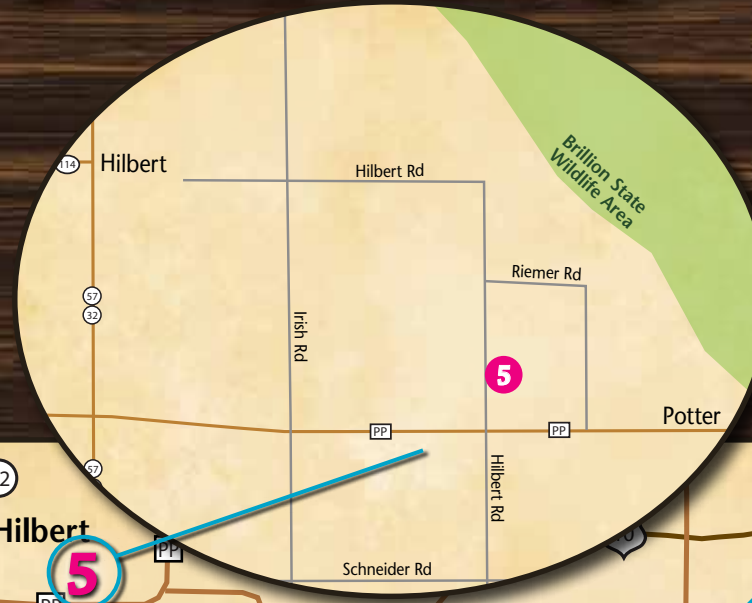

Mid-Shores Home Builders Association Inc. 2011 Parade of Homes Map

www.midshoreshomebuilders.com

#4 N7047 High Cliff Road, Menasha

#5 N6482 Hilbert Road, Hilbert

October 7-9
Friday,
 4:00 PM - 9:00 PM
Saturday
 10:00 AM - 5:00 PM
Sunday
 10:00 AM - 4:00 PM
 Tickets are available at each parade home.
 A ticket is required for each person age 16 or older.
 \$5 / Single \$9 / Couple

#2 N9900 St. Paul Road, Malone

#3 W2754 Saint Charles Road, Chilton

#1 N7414 County Road J, Plymouth

#6 23037 Cedar Road, Kiel

#7 14533 North Shore Drive, Valders

#8 13677 Louis Corners Road, Kiel

#9 14911 Cemetery Road, Kiel

#10 898 Sand Hill Court, Kiel