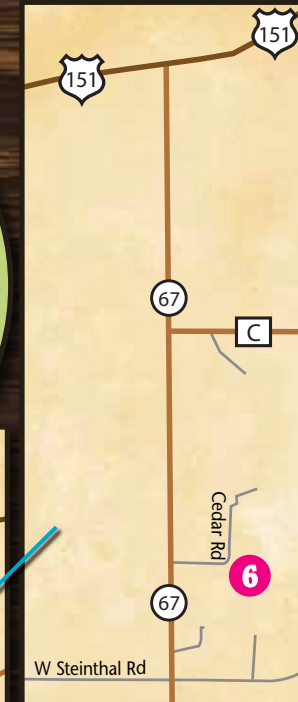

Mid-Shores Home Builders Association Inc. 2011 Parade of Homes Map

www.midshoreshomebuilders.com

#4 N7047 High Cliff Road, Menasha

#5 N6482 Hilbert Road, Hilbert

October 7-9
Friday,
 4:00 PM - 9:00 PM
Saturday
 10:00 AM - 5:00 PM
Sunday
 10:00 AM - 4:00 PM
 Tickets are available at each parade home.
 A ticket is required for each person age 16 or older.
 \$5 / Single \$9 / Couple

#2 N9900 St. Paul Road, Malone

#3 W2754 Saint Charles Road, Chilton

#1 N7414 County Road J, Plymouth

#6 23037 Cedar Road, Kiel

#7 14533 North Shore Drive, Valders

#8 13677 Louis Corners Road, Kiel

#9 14911 Cemetery Road, Kiel

#10 898 Sand Hill Court, Kiel