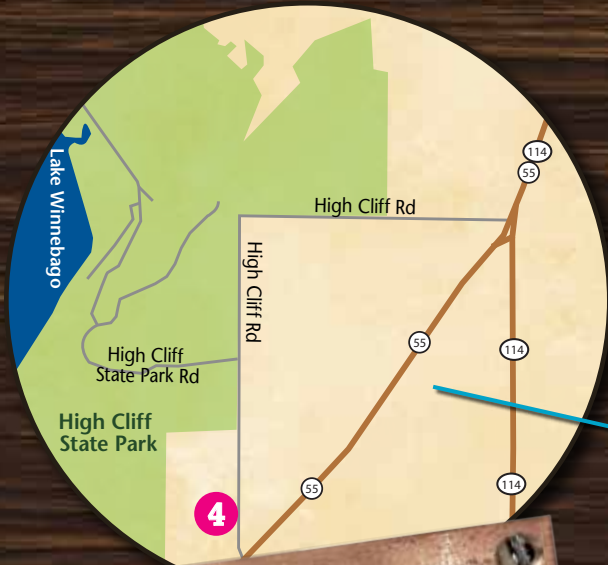

Mid-Shores Home Builders Association Inc. 2011 Parade of Homes Map

www.midshoreshomebuilders.com

#4 N7047 High Cliff Road, Menasha

#5 N6482 Hilbert Road, Hilbert

October 7-9
Friday,
 4:00 PM - 9:00 PM
Saturday
 10:00 AM - 5:00 PM
Sunday
 10:00 AM - 4:00 PM
 Tickets are available at each parade home.
 A ticket is required for each person age 16 or older.
 \$5 / Single \$9 / Couple

#2 N9900 St. Paul Road, Malone

#3 W2754 Saint Charles Road, Chilton

#1 N7414 County Road J, Plymouth

#6 23037 Cedar Road, Kiel

#7 14533 North Shore Drive, Valders

#8 13677 Louis Corners Road, Kiel

#9 14911 Cemetery Road, Kiel

#10 898 Sand Hill Court, Kiel